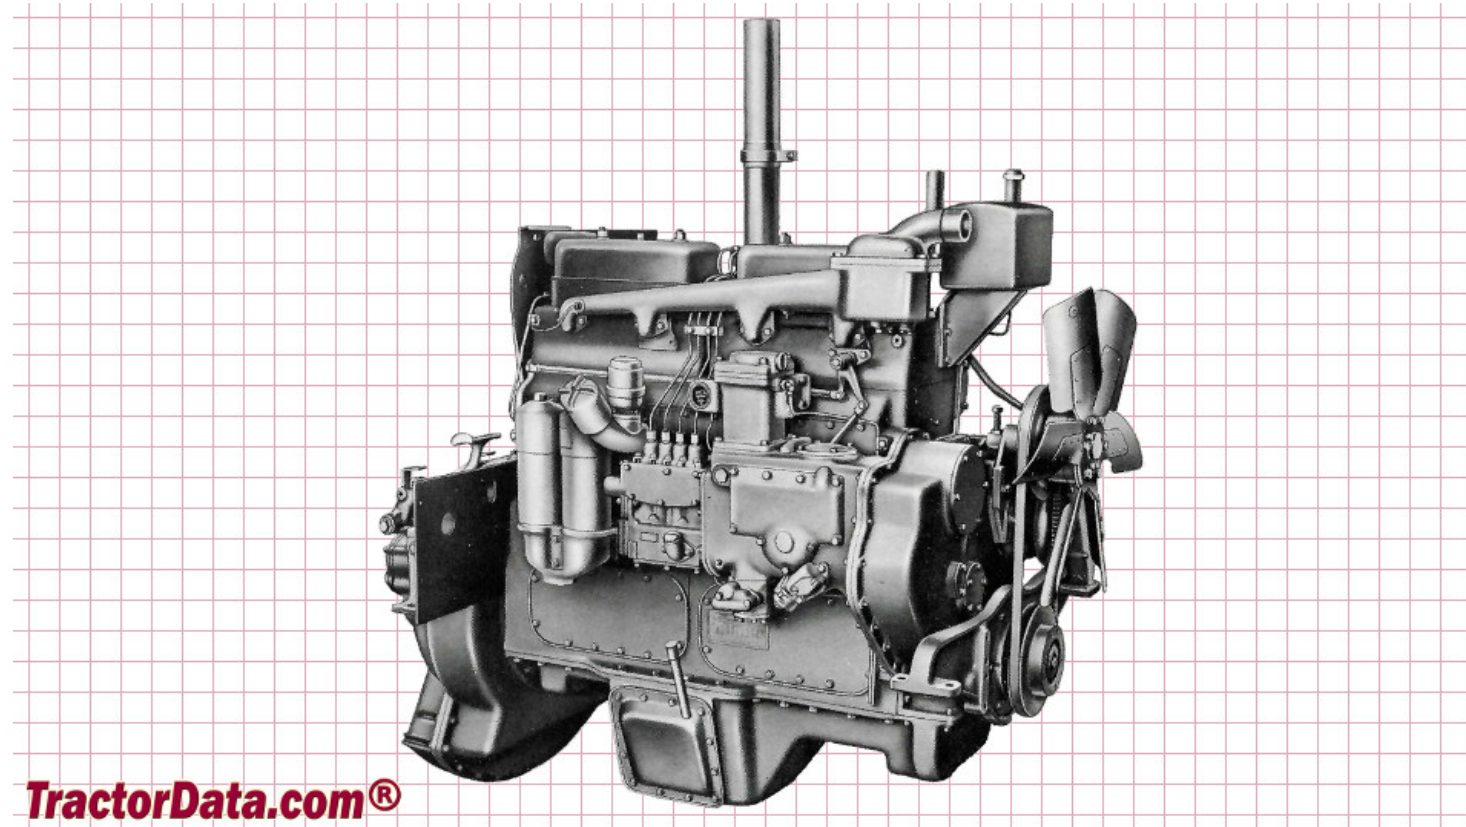

Air cleaner	oil bath
Rated RPM	1200
Starter	gasoline pony engine
Starter volts	6
Oil capacity	22 qts 20.8 L
Coolant capacity	68 qts 64.4 L

Caterpillar D7C Engine