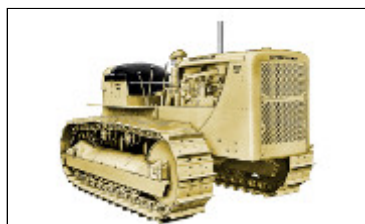

Tractors > Caterpillar > D7C

[Tractors](#) [Lawn Tractors](#) [Compare](#) [Articles/News](#) [Tractor Shows](#) [Contact](#)

Caterpillar D7C Engine

[Overview](#) | [Engine](#) | [Transmission](#) | [Dimensions](#) | [Photos](#) | [Tests](#)

1955 - 1958

Agricultural Crawler tractor

Series map:

D7D↑ 1959-1961

D7C

128.0hp

D7↓ 1940-1954

Engine Detail

Caterpillar D339

diesel

4-cylinder

liquid-cooled

Displacement 831 ci
13.6 L

Bore/Stroke 5.75x8.00 inches
146 x 203 mm

Power 128 hp
95.4 kW

Air cleaner	oil bath
Rated RPM	1200
Starter	gasoline pony engine
Starter volts	6
Oil capacity	22 qts 20.8 L
Coolant capacity	68 qts 64.4 L